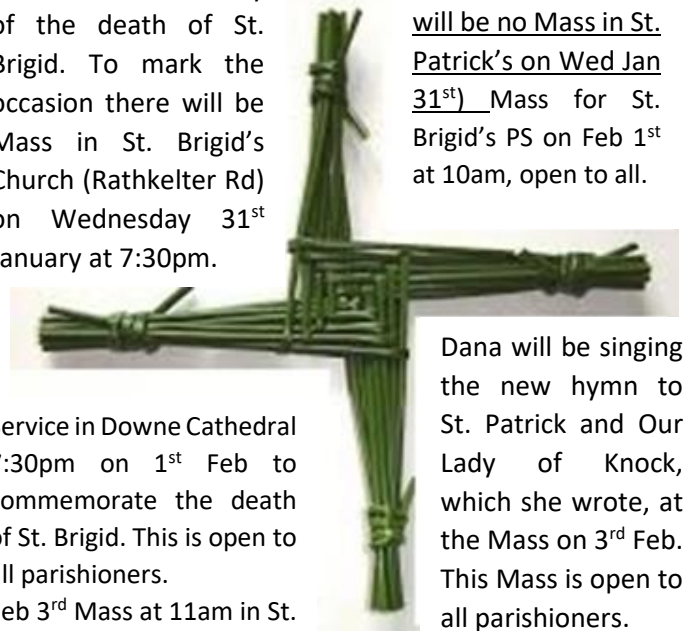

Wed 31st Jan: Vigil Mass in St. Brigid's Church 7:30pm. No Evening Mass in St. Patrick's.

Fri 2nd Feb: Month's Mind: Thomas Jervis, Anniv: Vera Coyle, Noel McGrady, Brendan Rice, Jimmy Shields, Rita Quinn, Kathleen Quinn, Malachy Craig,

Friends of Holy Land would like to acknowledge, with sincere thanks, a donation of £3,832 from Downpatrick Parish. The donation comprised of the Christmas Crib collection and contributions from parishioners over the last number of weeks. Please continue to remember the Holy Land and friends in your prayers.

Parish Mass Schedule for Jan / Feb 2024:

Table with 3 columns: Date, Church, Time. Lists mass times for various churches from Jan 27th to Feb 25th.

'Evening of Mercy': Monday 29th January 2024. 6:45pm Confessions, 7:00pm Rosary, 7:30pm Mass, 8:10pm Exposition of the Blessed Sacrament, 8:40pm Benediction, with prayers for healing in the area of sexuality, All welcome for all or even part of the evening.

This year – 2024 – is the 1500th anniversary of the death of St. Brigid. To mark the occasion there will be Mass in St. Brigid's Church (Rathkelter Rd) on Wednesday 31st January at 7:30pm.

(Please note there will be no Mass in St. Patrick's on Wed Jan 31st) Mass for St. Brigid's PS on Feb 1st at 10am, open to all.

Service in Downe Cathedral 7:30pm on 1st Feb to commemorate the death of St. Brigid. This is open to all parishioners. Feb 3rd Mass at 11am in St. Patrick's attended by the Guides & Brigini of the Northern Province. All welcome. Please note time of Saturday Mass – no Mass at 10am.

Dana will be singing the new hymn to St. Patrick and Our Lady of Knock, which she wrote, at the Mass on 3rd Feb. This Mass is open to all parishioners.